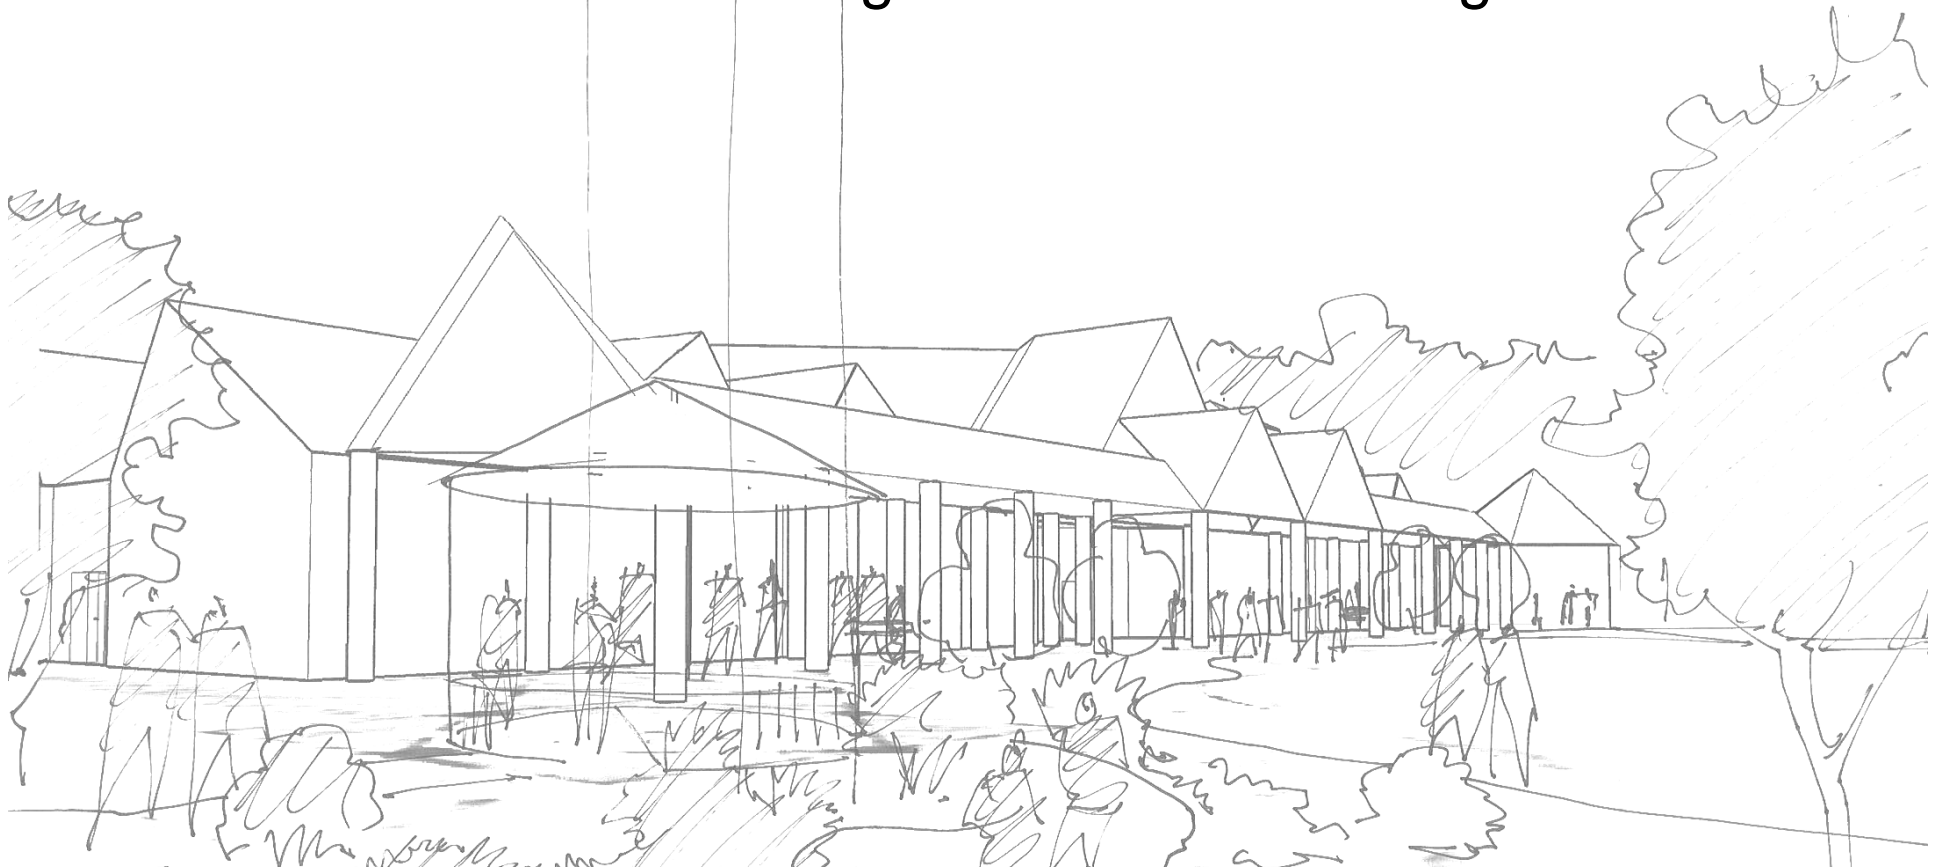

Thomas Memorial Library

A Vision for “A Lighthouse of Knowledge”

Authentic Indigenous Intimate Timeless Whimsical

Plan- Scheme 2

Site Plan

Floor Plan

Floor Plan

North Elevation

**“I hope that this will prove a little lighthouse of knowledge.
I hope it will lead you to a life more intellectual, more
elevated and more spiritual...”**

**I have built a lighthouse and furnished the lamp, but it is
for you, inhabitants of Cape Elizabeth, to keep the lamp
burning so that it shall shine over this town forever.”**

From the Thomas Memorial Library Dedication Address
William Widgery Thomas Jr., April 22, 1919

South Elevation

West Elevation

Site Plan

Thomas Memorial Library

Concept Design Presentation

July 21, 2011