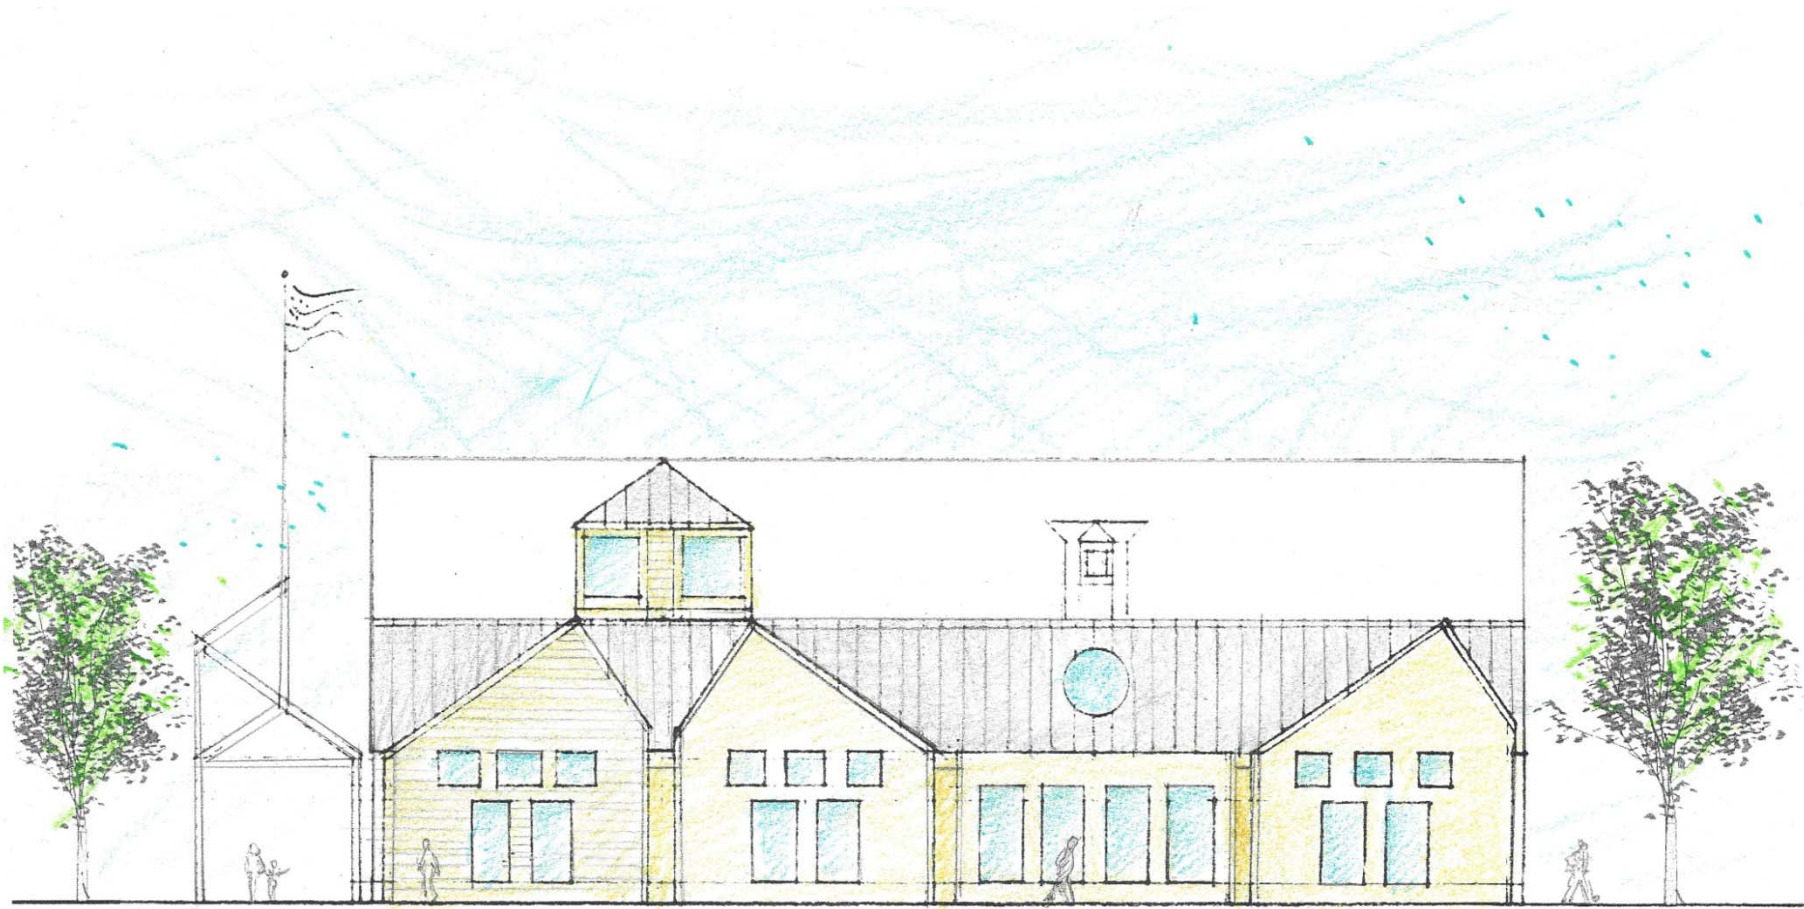

Thomas Memorial Library

A Vision for “A Lighthouse of Knowledge”

Authentic Indigenous Intimate Timeless Whimsical

Plan- Scheme 2

Site Plan

Floor Plan

Floor Plan

North Elevation

**“I hope that this will prove a little lighthouse of knowledge.
I hope it will lead you to a life more intellectual, more
elevated and more spiritual...”**

**I have built a lighthouse and furnished the lamp, but it is
for you, inhabitants of Cape Elizabeth, to keep the lamp
burning so that it shall shine over this town forever.”**

From the Thomas Memorial Library Dedication Address
William Widgery Thomas Jr., April 22, 1919

South Elevation

West Elevation

Site Plan

Thomas Memorial Library

Concept Design Presentation

July 21, 2011