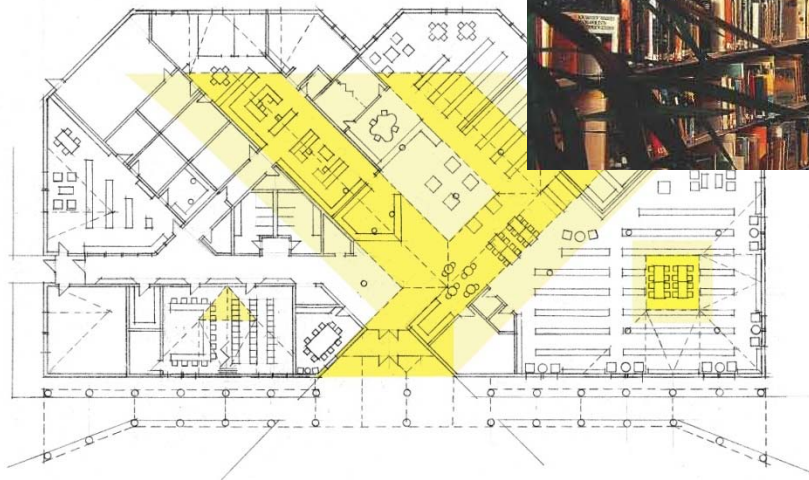

Thomas Memorial Library

A Vision for “A Lighthouse of Knowledge”

Authentic Indigenous Intimate Timeless Whimsical

Plan- Scheme 2

Site Plan

Floor Plan

Floor Plan

North Elevation

From the Thomas Memorial Library Dedication Address
William Widgery Thomas Jr., April 22, 1919

South Elevation

West Elevation

Site Plan

Thomas Memorial Library

Concept Design Presentation

July 21, 2011