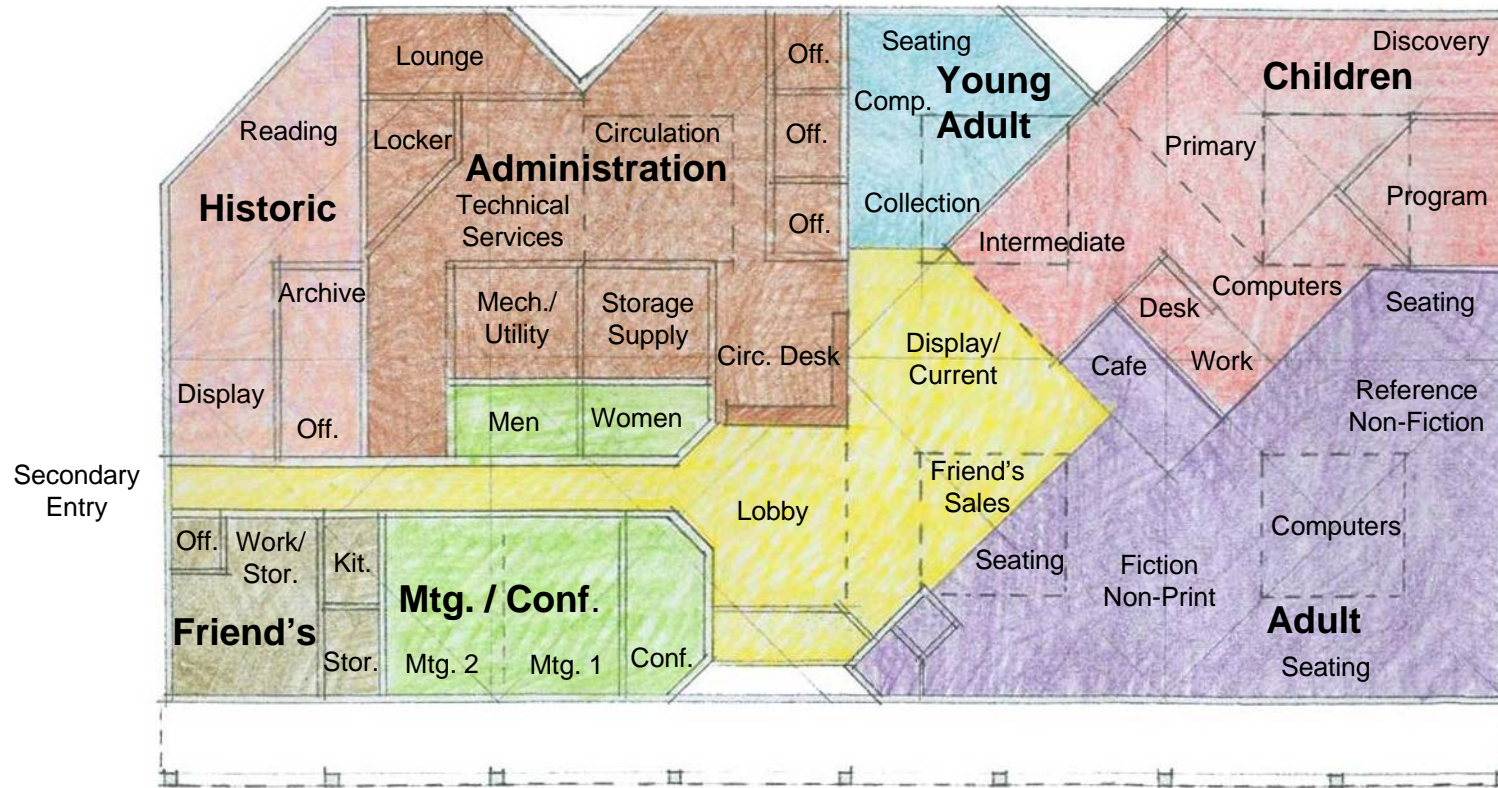

Thomas Memorial Library

A Vision for “A Lighthouse of Knowledge”

Authentic Indigenous Intimate Timeless Whimsical

Plan- Scheme 2

Site Plan

Floor Plan

Floor Plan

North Elevation

From the Thomas Memorial Library Dedication Address
William Widgery Thomas Jr., April 22, 1919

South Elevation

West Elevation

Site Plan

Thomas Memorial Library

Concept Design Presentation

July 21, 2011