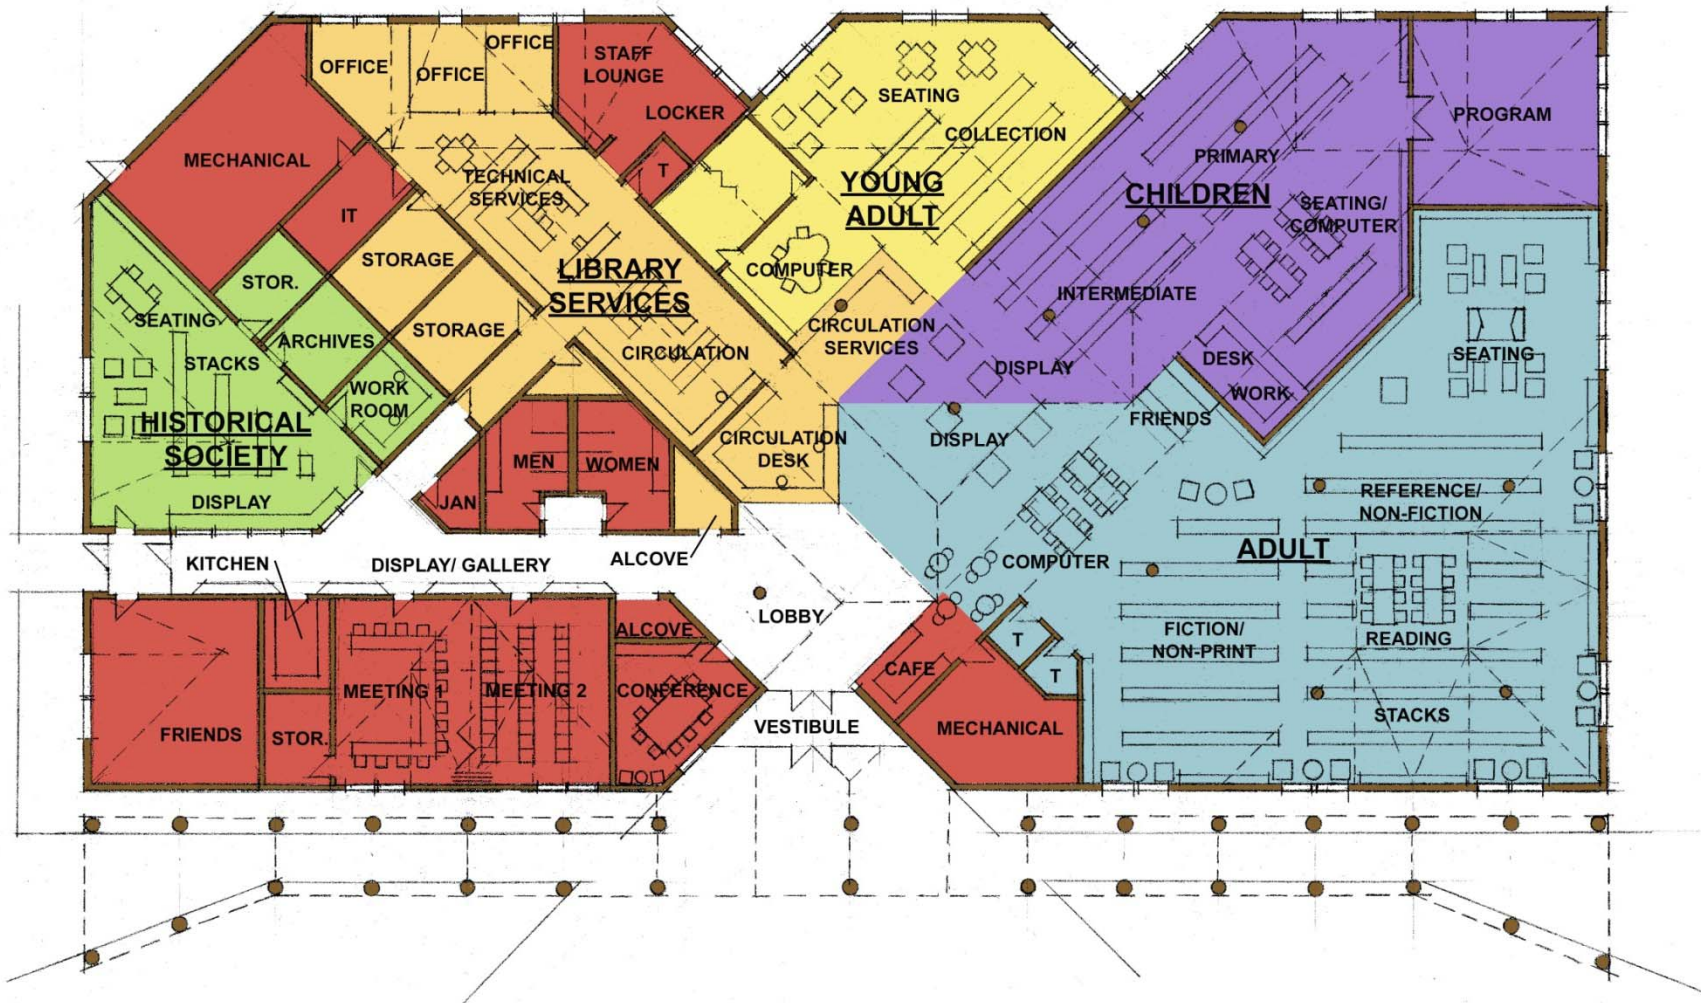

Thomas Memorial Library

A Vision for “A Lighthouse of Knowledge”

Authentic Indigenous Intimate Timeless Whimsical

Plan- Scheme 2

Site Plan

Floor Plan

Floor Plan

North Elevation

From the Thomas Memorial Library Dedication Address
William Widgery Thomas Jr., April 22, 1919

South Elevation

West Elevation

Site Plan

Thomas Memorial Library

Concept Design Presentation

July 21, 2011