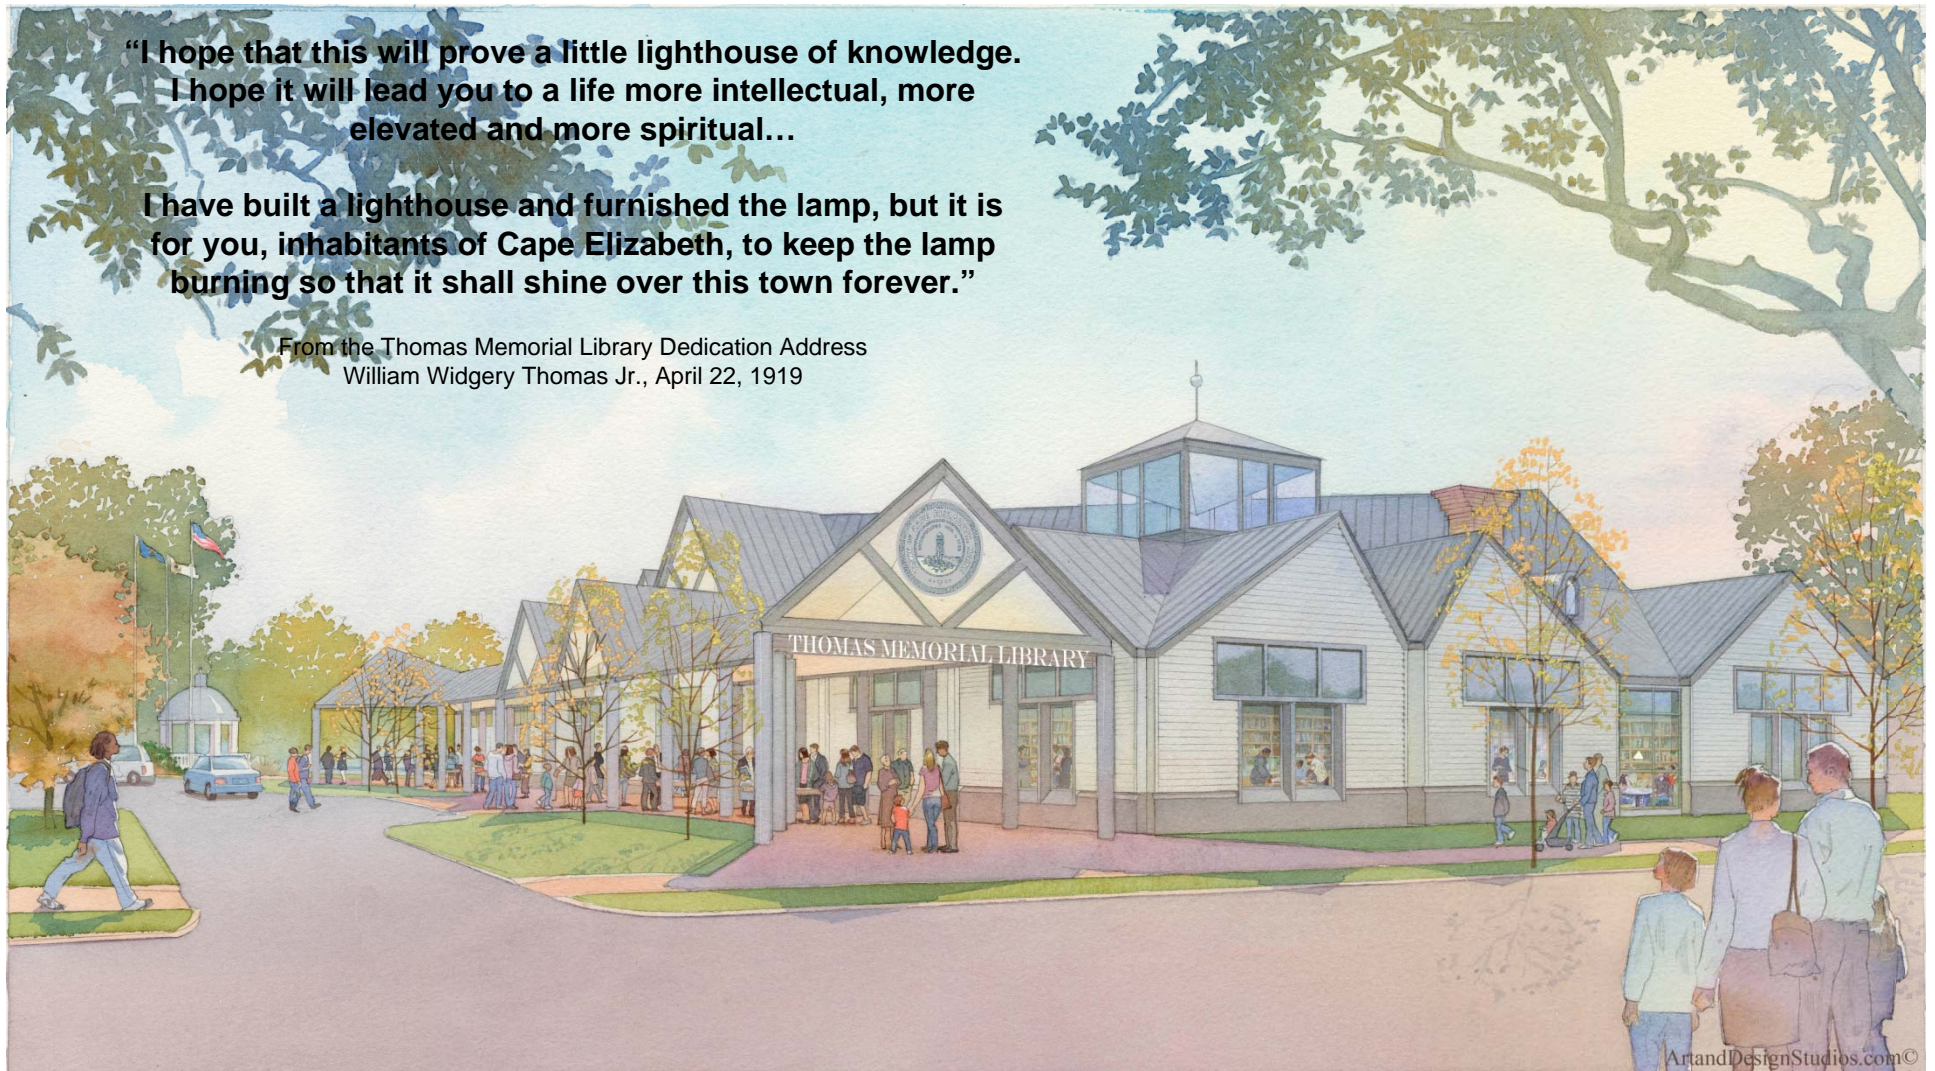

Thomas Memorial Library

A Vision for “A Lighthouse of Knowledge”

Authentic Indigenous Intimate Timeless Whimsical

Plan- Scheme 2

Site Plan

Floor Plan

Floor Plan

North Elevation

**“I hope that this will prove a little lighthouse of knowledge.
I hope it will lead you to a life more intellectual, more
elevated and more spiritual...”**

**I have built a lighthouse and furnished the lamp, but it is
for you, inhabitants of Cape Elizabeth, to keep the lamp
burning so that it shall shine over this town forever.”**

From the Thomas Memorial Library Dedication Address
William Widgery Thomas Jr., April 22, 1919

South Elevation

West Elevation

Site Plan

Thomas Memorial Library

Concept Design Presentation

July 21, 2011